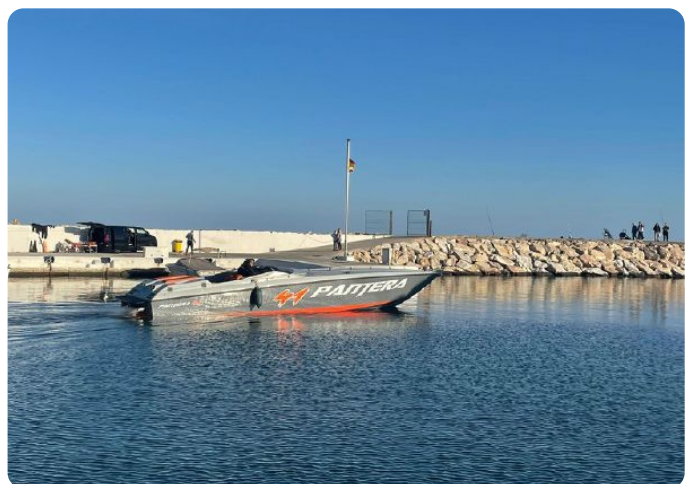

TOP BOATS

SOTOGRADE

PHOTOS

T: (+34) 956 790 420 E: info@top-boats.com W: www.top-boats.com

Local A-5, Plaza del Canal, Puerto Deportivo Sotogrande, 11310, Sotogrande

San Roque, Cadiz, Spain.