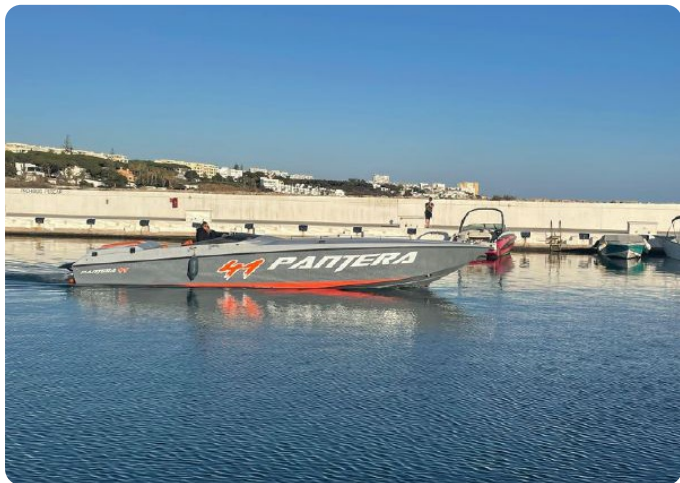

TOP BOATS

SOTOGRADE

PHOTOS

T: (+34) 956 790 420   E: info@top-boats.com   W: www.top-boats.com

Local A-5, Plaza del Canal, Puerto Deportivo Sotogrande, 11310, Sotogrande
San Roque, Cadiz, Spain.