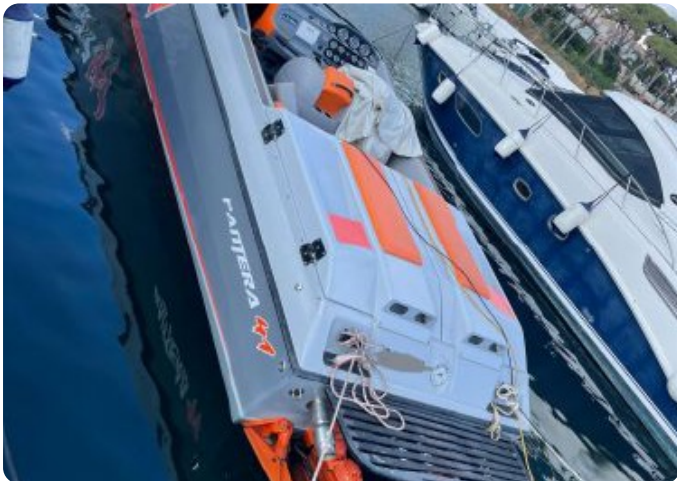

TOP BOATS

SOTOGRADE

PHOTOS

T: (+34) 956 790 420 E: info@top-boats.com W: www.top-boats.com

Local A-5, Plaza del Canal, Puerto Deportivo Sotogrande, 11310, Sotogrande

San Roque, Cadiz, Spain.